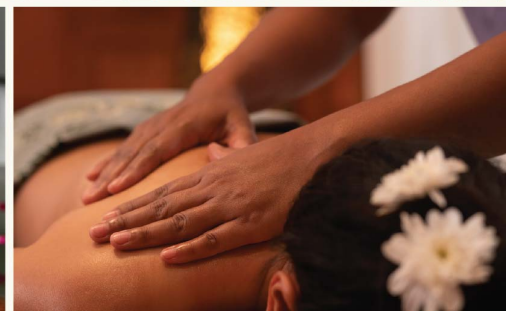

## SPA PACKAGE

### Lime Leaf Package

Lime Leaf foot bath, Coconut mix with lime leaf body scrub  
Lime Leaf massage, Foot and leg massage

90 mins

Single 1,000 / Couple 1,900

To make an appointment, please dial 0 from in - room telephone.